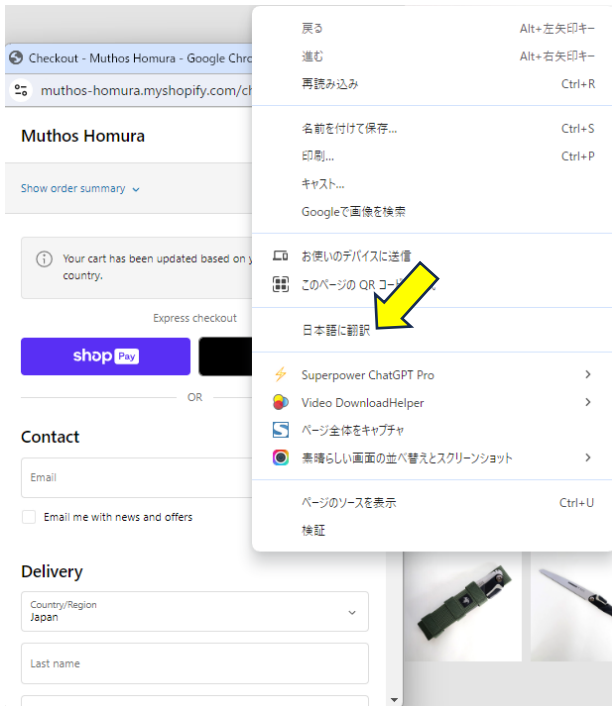

2) 購入手続きウィンドー内で右クリックを押し、日本語に翻訳を押し（Google Chrome）

一部英語→日本語（ファーストネーム＝名前）などで分かりにくい部分ありますが、日本語でご入力いただき決済までお進みください。

ご不明点ございましたら

support@muthos-homura.jp

までご連絡戴けますよう宜しくお願いいたします。

この度はご迷惑お掛けしまして大変申し訳ございませんでした。

Muthos Homura